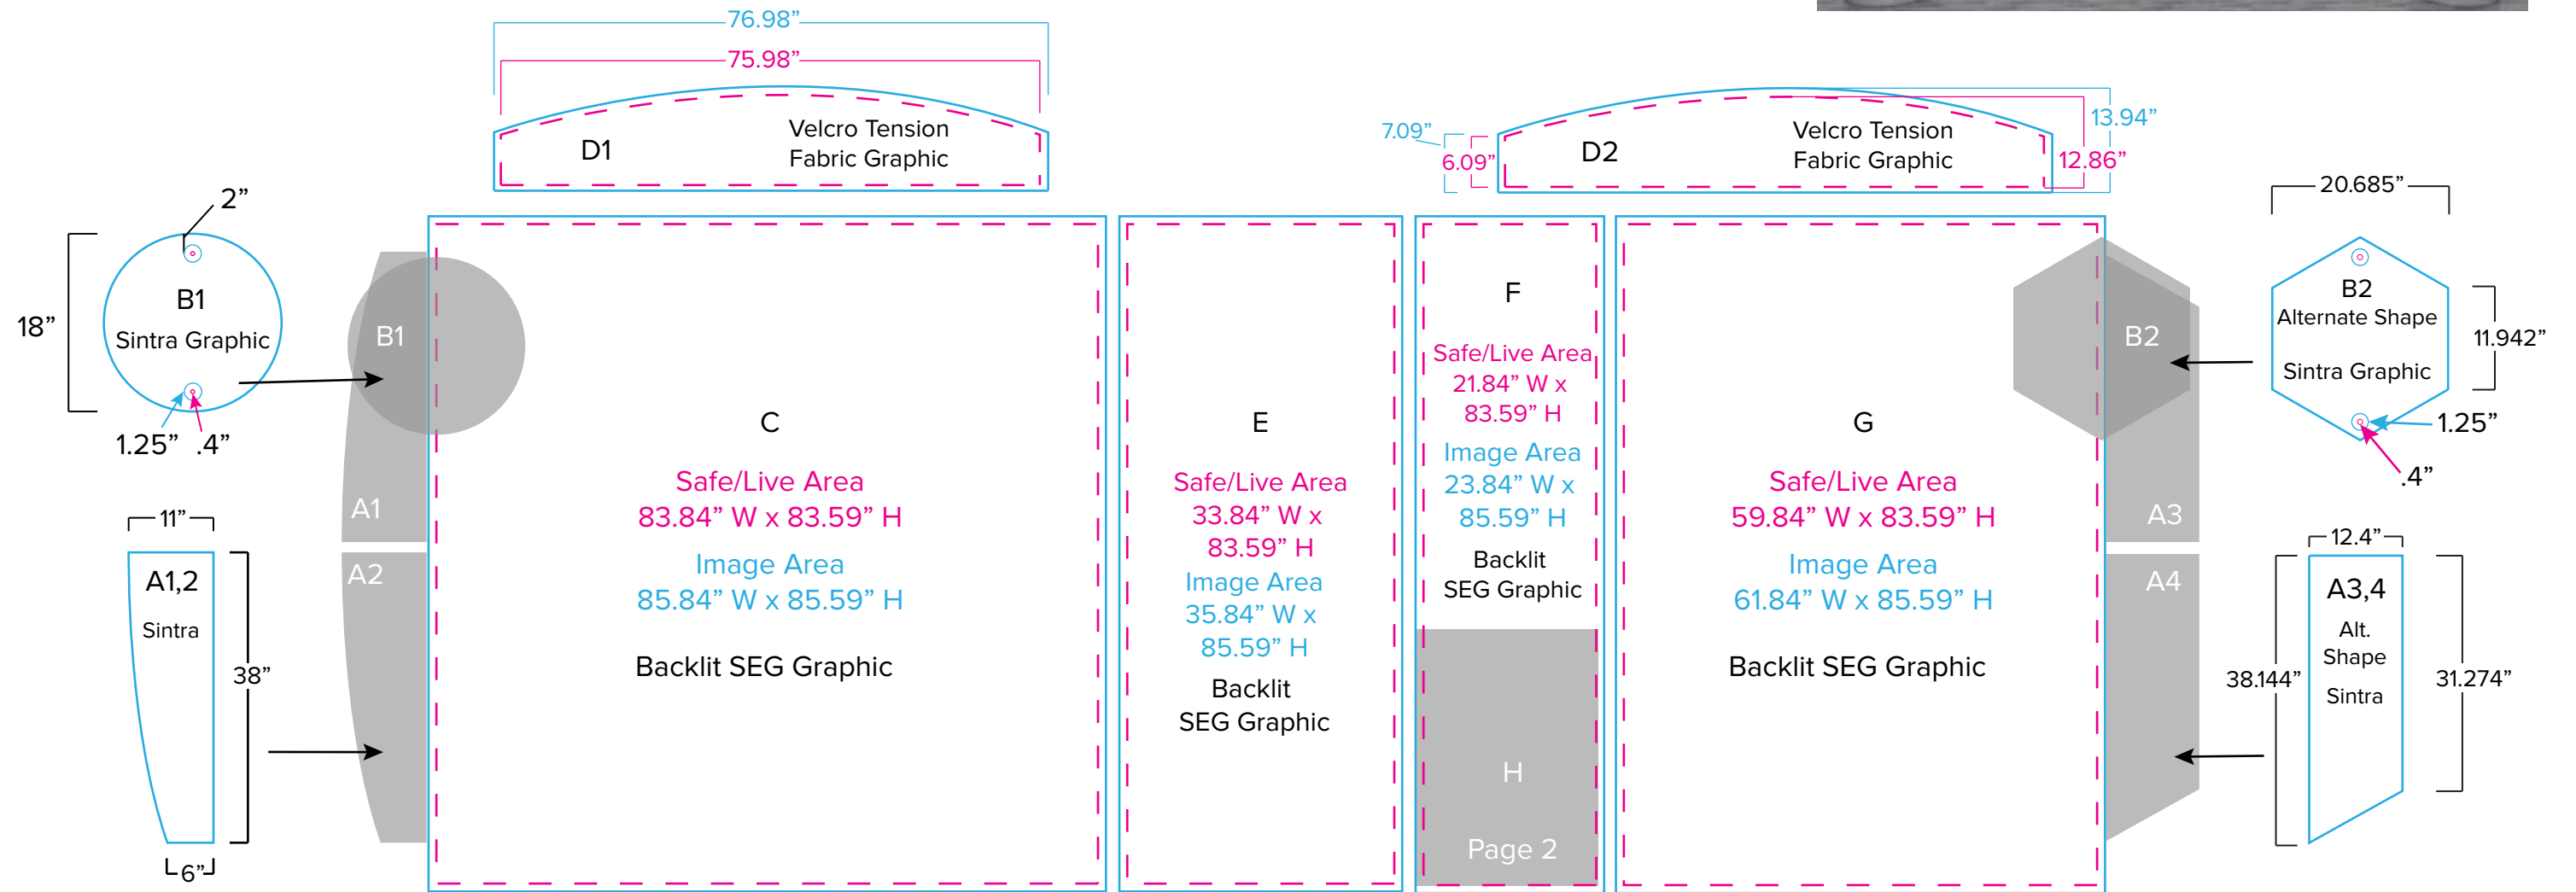

Graphic Template

10 x 20 Inline Lightbox

Backlit SEG Graphics, Velcro Tension Fabric Graphics,

1/16" Sintra Graphics.

Velcro Tension Fabric Note: 5/8" hook velcro on front perimeter of graphic

NOTE: All Raster Art (jpg, tiff, psd, png, etc.) must be at least 100 dpi at print size.

Graphic Template
Pedestals - Sintra Graphics

H
Image Area
22.69" W x
32.13" H
Sintra Graphic

J1	J2	J3	J4 (Back)	K1	K2	K3	K4 (Back)
Image Area 13" W x 34.918" H	Image Area 23.188" W x 34.918" H	Image Area 13" W x 34.918" H	Image Area 19.5" W x 32.125" H	Image Area 13" W x 34.918" H	Image Area 23.188" W x 34.918" H	Image Area 13" W x 34.918" H	Image Area 19.5" W x 32.125" H
Sintra Graphic	Sintra Graphic	Sintra Graphic	Sintra Graphic	Sintra Graphic	Sintra Graphic	Sintra Graphic	Sintra Graphic

1/4" of graphic perimeter is hidden by extrusion

NOTE: All Raster Art (jpg, tiff,psd, png, etc.) must be at least 100 dpi at print size.